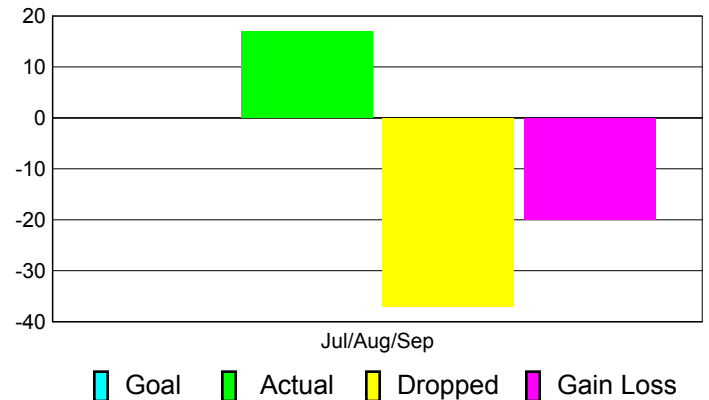

Membership Results 2011-2012

Goal, New, Dropped, Gain/Loss

Comparison of Membership Gain/Loss

Current Year Compared to the Previous Year